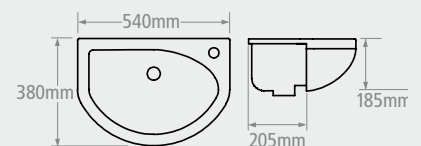

1

Minerva semi-countertop basin
 Contemporary design.
 Suitable for use with standard depth furniture. Single tap hole.
 Minimum worktop depth 28mm.
 M3SCBAS £92.40

Minerva slimline semi-countertop basin
 Contemporary design.
 Suitable for use with slimline furniture. Single tap hole.
 Minimum worktop depth 28mm.
 M2SCBAS £80.85