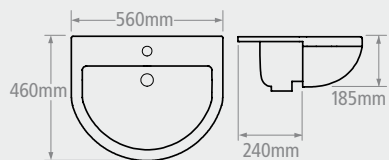

1

Minerva semi-countertop basin
 Contemporary design.
 Suitable for use with standard depth furniture. Single tap hole.
 Minimum worktop depth 28mm.
 M3SCBAS £92.40

Minerva slimline semi-countertop basin
 Contemporary design.
 Suitable for use with slimline furniture. Single tap hole.
 Minimum worktop depth 28mm.
 M2SCBAS £80.85