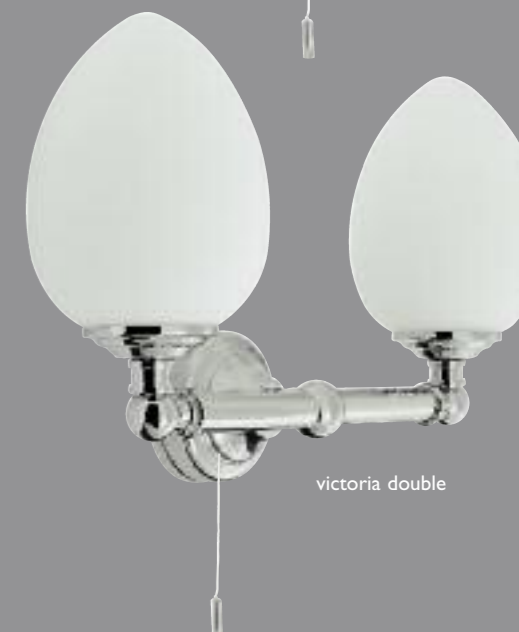

40 watt SES candle lamp (not supplied)
supplied with pull switch
available in gold, chrome or nickel

length: 310mm
depth: 140mm
width: 60mm

chrome
£69.00 exc VAT
£79.35 inc VAT

gold / nickel
£75.00 exc VAT
£86.25 inc VAT

tube light (used as wall light)

tube light (used as overlight)

art deco wall light

40 watt candle lamp (not supplied)

width: 180mm
height: 255mm

£75.00 exc VAT
£86.25 inc VAT

IP44 victoria wall lights

victoria single
40 watt G9 lamp included
width: 120mm
height: 230mm
projection: 120mm

£56.00 exc VAT
£64.40 inc VAT
with pull switch

victoria double
2 x 40 watt G9 lamp included
width: 370mm
height: 230mm
projection: 120mm

£75.00 exc VAT
£86.25 inc VAT
with pull switch

victoria double

traditional wall lights

40 watt SES candle lamp
(not supplied)

max height: 230mm
max projection: 200mm

chrome
£59.00 exc VAT £67.85 inc VAT
gold / nickel
£69.00 exc VAT £79.35 inc VAT
includes white china backplate

6" opal globe