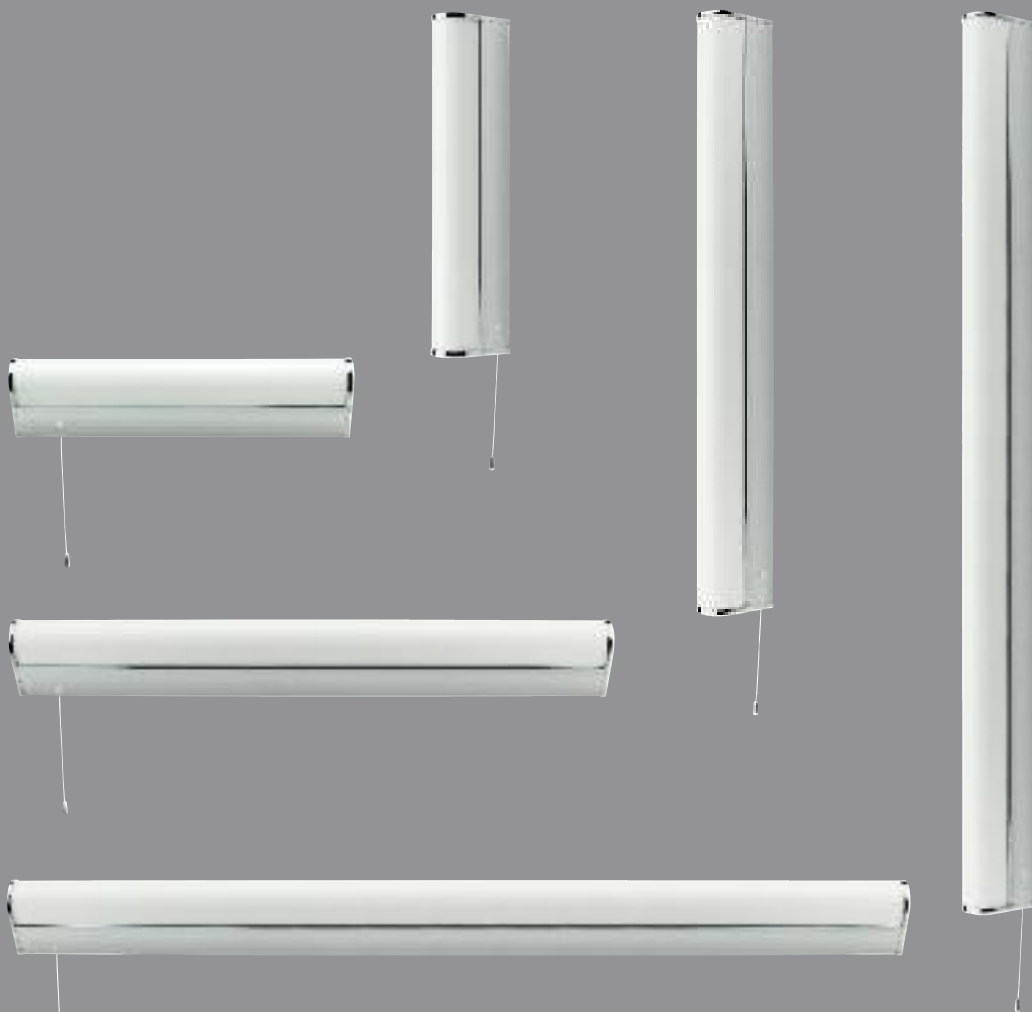

NEW IP44 splashproof

suitable for Zone 2
with energy saving low energy lamps

available in 3 lengths with pullswitch

8 watt	320mm
14 watt	580mm
21 watt	880mm

projection	80mm
width	35mm

striplight 1 inc 1 x 8W T5 Lamp

striplight 2 inc 1 x 14W T5 Lamp

striplight 3 inc 1 x 21W T5 Lamp

striplight 1 inc 8w lamp:

£75.00 exc VAT

£86.25 inc VAT

striplight 2 inc 14w lamp:

£84.00 exc VAT

£96.60 inc VAT

striplight 3 inc 21w lamp:

£105.00 exc VAT

£120.75 inc VAT

Cable entry point - dead centre