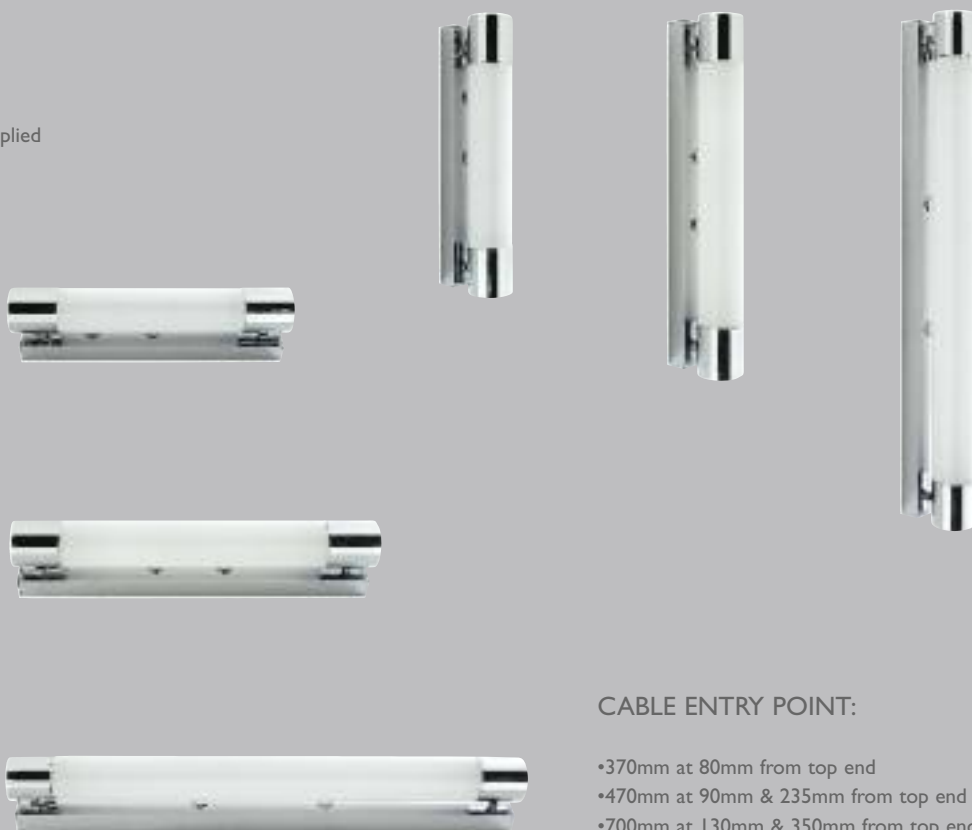

barlight (splashproof) wall or overlight (can be used vertically or horizontally)

energy saving

IP44 splashproof

suitable for bathroom zone 2
backplate especially sealed against water

energy saving 18, 24 or 40 watt PLL lamp supplied
(6 times more efficient than normal bulb)

CABLE ENTRY POINT:

- 370mm at 80mm from top end
- 470mm at 90mm & 235mm from top end (2 inlets)
- 700mm at 130mm & 350mm from top end

striplights (splashproof) with pull switch (can be used vertically or horizontally)

chrome with acrylic diffuser

length: 650mm
height: 60mm
projection: 90mm

£75.00 exc VAT
£86.25 inc VAT

Cable entry at 185mm & 325mm from left hand end

cylindra splashproof wall or overlight

(with pull switch, can be used ver-
tically or horizontally)

IP44 splashproof
suitable for bathroom zone 2
backplate especially sealed against
water

1x SES candle lamp
(40 watts) not supplied

chrome with hand blown glass
shade

length: 270mm
width: 65mm
projection: 100mm