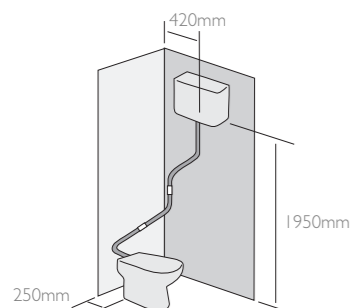

excelsior primed matt black

excelsior mirror

primed mirror with bevelled glass
height 750mm
width 570mm

£289.00 exc VAT £332.35 inc VAT

excelsior basin stand

fits basins Heritage: Victoria,
Imperial: Oxford Square (shown)
height 800mm width 600mm
depth 460mm

£345.00 exc VAT £396.75 inc VAT

excelsior high level cistern

primed high level cistern with brackets/flushpipe
& pull (wc pan shown is Imperial Oxford available
from your usual stockist)

height 360mm width 430mm
depth 200mm

with chrome flush pipe
£599.00 exc VAT £688.85 inc VAT

with gold or nickel flush pipe
£649.00 exc VAT £746.35 inc VAT

with offset flush pipe
(available in chrome only)
£699.00 exc VAT £803.35 inc VAT

offset 'cross corner' flush pipe
available in chrome only