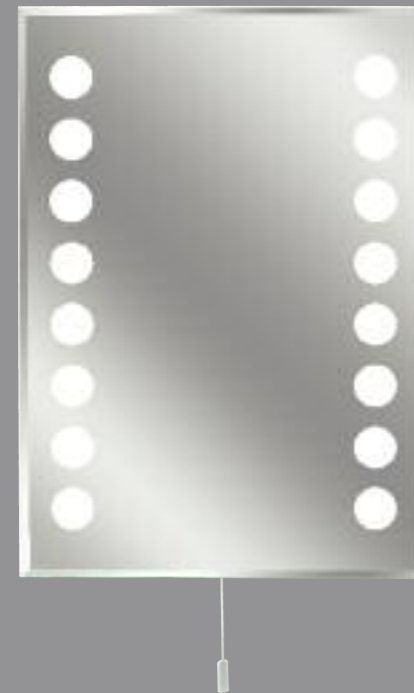

width: 500mm  
height: 700mm  
depth: 55mm

£185.00 exc VAT  
£212.75 inc VAT

dott backlit round c/w circles

Ip44 splashproof c/w  
1 x 40 watt low energy lamp

diameter: 600mm  
depth: 60mm

£185.00 exc VAT  
£212.75 inc VAT

circo backlit round c/w 1 circle

Ip44 splashproof c/w  
1 x 40 watt low energy lamp

diameter: 600mm  
depth: 60mm

£185.00 exc VAT  
£212.75 inc VAT

circleline backlit

Ip44 splashproof c/w  
1 x 40 watt low energy lamp

diameter: 600mm  
depth: 60mm

£185.00 exc VAT  
£212.75 inc VAT

filma backlit

Ip44 splashproof c/w  
2 x 18 watt low energy lamps

width: 500mm  
height: 700mm  
depth: 55mm

£185.00 exc VAT  
£212.75 inc VAT

disca backlit oblong c/w circles

Ip44 splashproof c/w  
2 x 18 watt low energy lamps

width: 500mm  
height: 700mm  
depth: 55mm

£185.00 exc VAT  
£212.75 inc VAT

stripo backlit oblong c/w stripes

Ip44 splashproof c/w  
2 x 18 watt low energy lamps