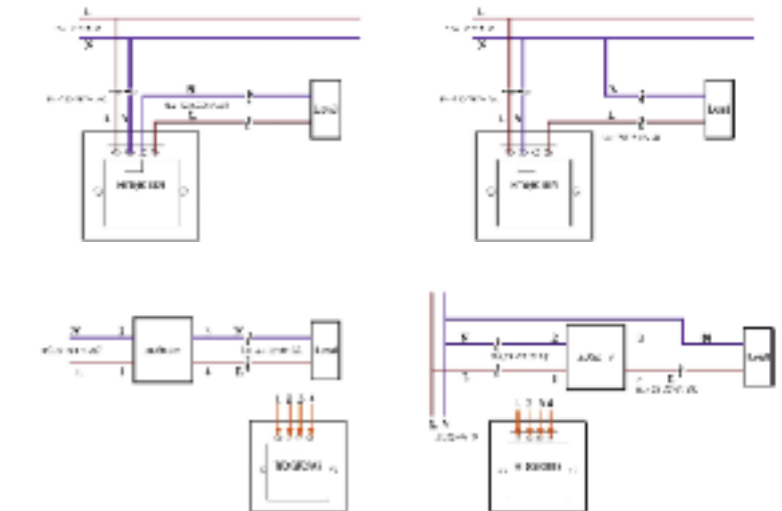

Please note the wiring diagrams above before ordering