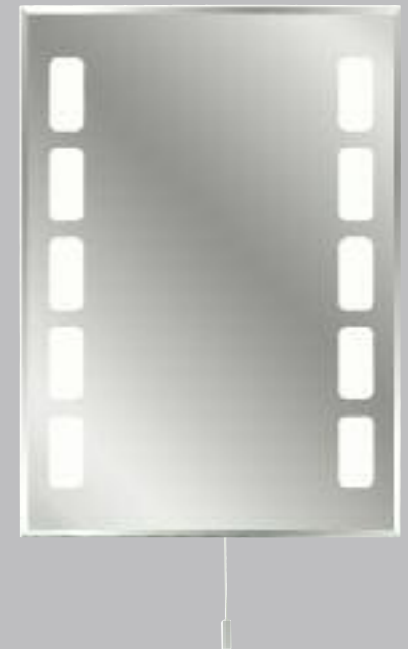

width: 500mm  
height: 700mm  
depth: 55mm

£185.00 exc VAT  
£212.75 inc VAT

dott backlit round c/w circles

Ip44 splashproof c/w  
1 x 40 watt low energy lamp

diameter: 600mm  
depth: 60mm

£185.00 exc VAT  
£212.75 inc VAT

circo backlit round c/w 1 circle

Ip44 splashproof c/w  
1 x 40 watt low energy lamp

diameter: 600mm  
depth: 60mm

£185.00 exc VAT  
£212.75 inc VAT

circleline backlit

Ip44 splashproof c/w  
1 x 40 watt low energy lamp

disca backlit oblong c/w circles

Ip44 splashproof c/w  
2 x 18 watt low energy lamps

width: 500mm  
height: 700mm  
depth: 55mm

£185.00 exc VAT  
£212.75 inc VAT

stripo backlit oblong c/w stripes

Ip44 splashproof c/w  
2 x 18 watt low energy lamps

width: 500mm  
height: 700mm  
depth: 55mm

£185.00 exc VAT  
£212.75 inc VAT

magnifying mirror

Ip44 splashproof c/w  
1 x 22 watt low energy lamp  
3 x magnification

diameter of the mirror: 220mm  
max. extension: 310mm  
baseplate diameter: 150mm